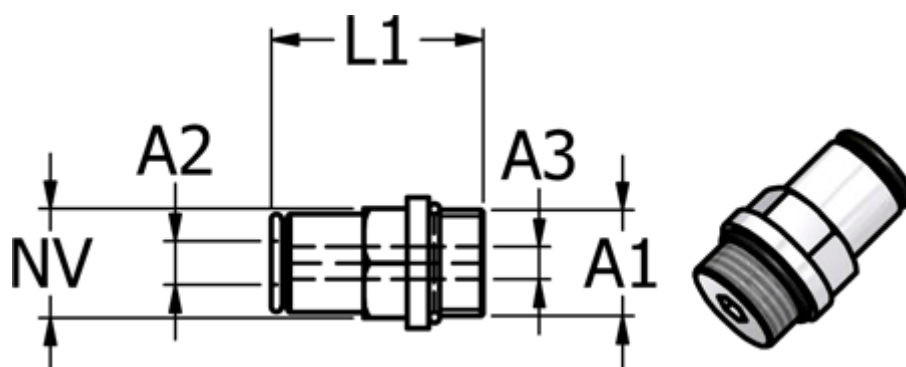

Data Sheet

Article number: 5867450144

Description: Metal fitting 745.014-4, Ø4 - G 1/4"
Push-in lige union

Measures

Ext. hose diameter A1	= 4
Hexagon A3	= 3
L1	= 19.8
NV	= 10
Thread A2	= G 1/4"